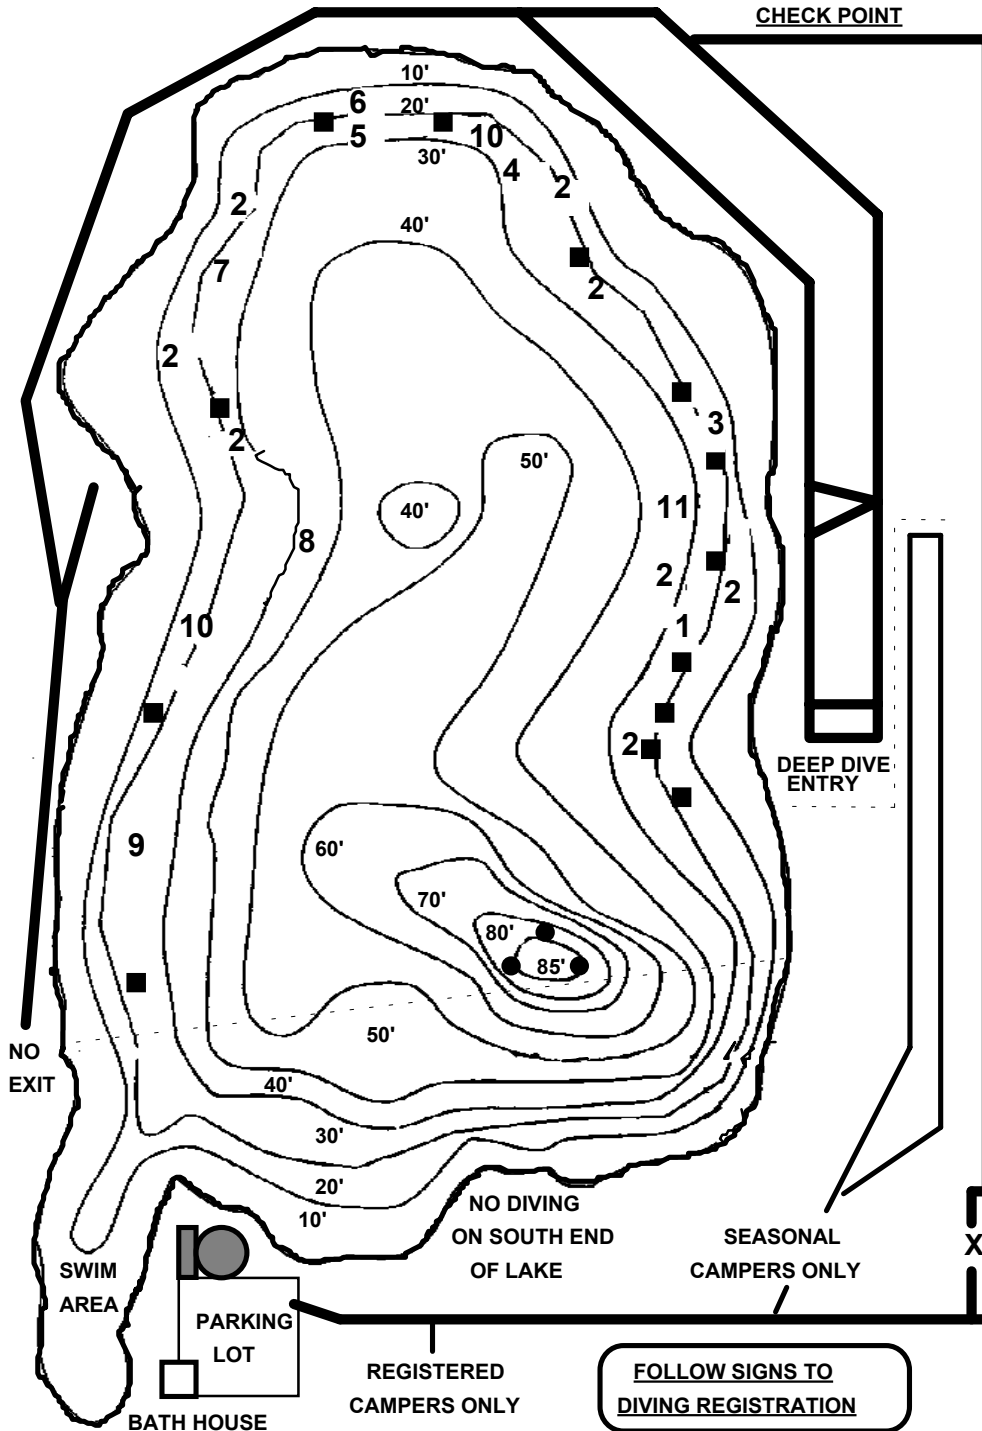

# PEARL LAKE

Highway 251 South Beloit, IL 61080  
 (P) 815-389-1479 (F) 815-389-1407 (E) info@pearllake.com (Web) www.pearllake.com

**NORTH**

## DIVE / TRAINING SITES

- 1 STEP VAN
- 2 BOATS
- 3 SUBMARINE
- 4 SCHOOL BUS
- 5 M.D.S. LADY OF THE LAKE
- 6 R.R. TRACKS
- 7 M.D.S. "WALLY GATOR"
- 8 AIRPLANE
- 9 CONCRETE TILES
- 10 CABIN CRUISERS
- 11 "THORA ANN"
- TRAINING PLATFORMS
- DEEP DIVE PLATFORMS

ABSOLUTELY NO  
SWIMMING  
OR  
WADING

PLEASE  
DRIVE SLOWLY

PLEASE READ  
YOUR  
RECEIPT CARD

**EVERYONE**  
ENTERING  
THE  
DIVING AREA  
MUST REGISTER &  
PURCHASE A PASS

ENTER DIVE AREA  
HERE  
AFTER REGISTERING FROM  
FRONTAGE  
ROAD /  
HIGHWAY 251

**SAFETY FIRST ..... BE A RESPONSIBLE DIVER!**